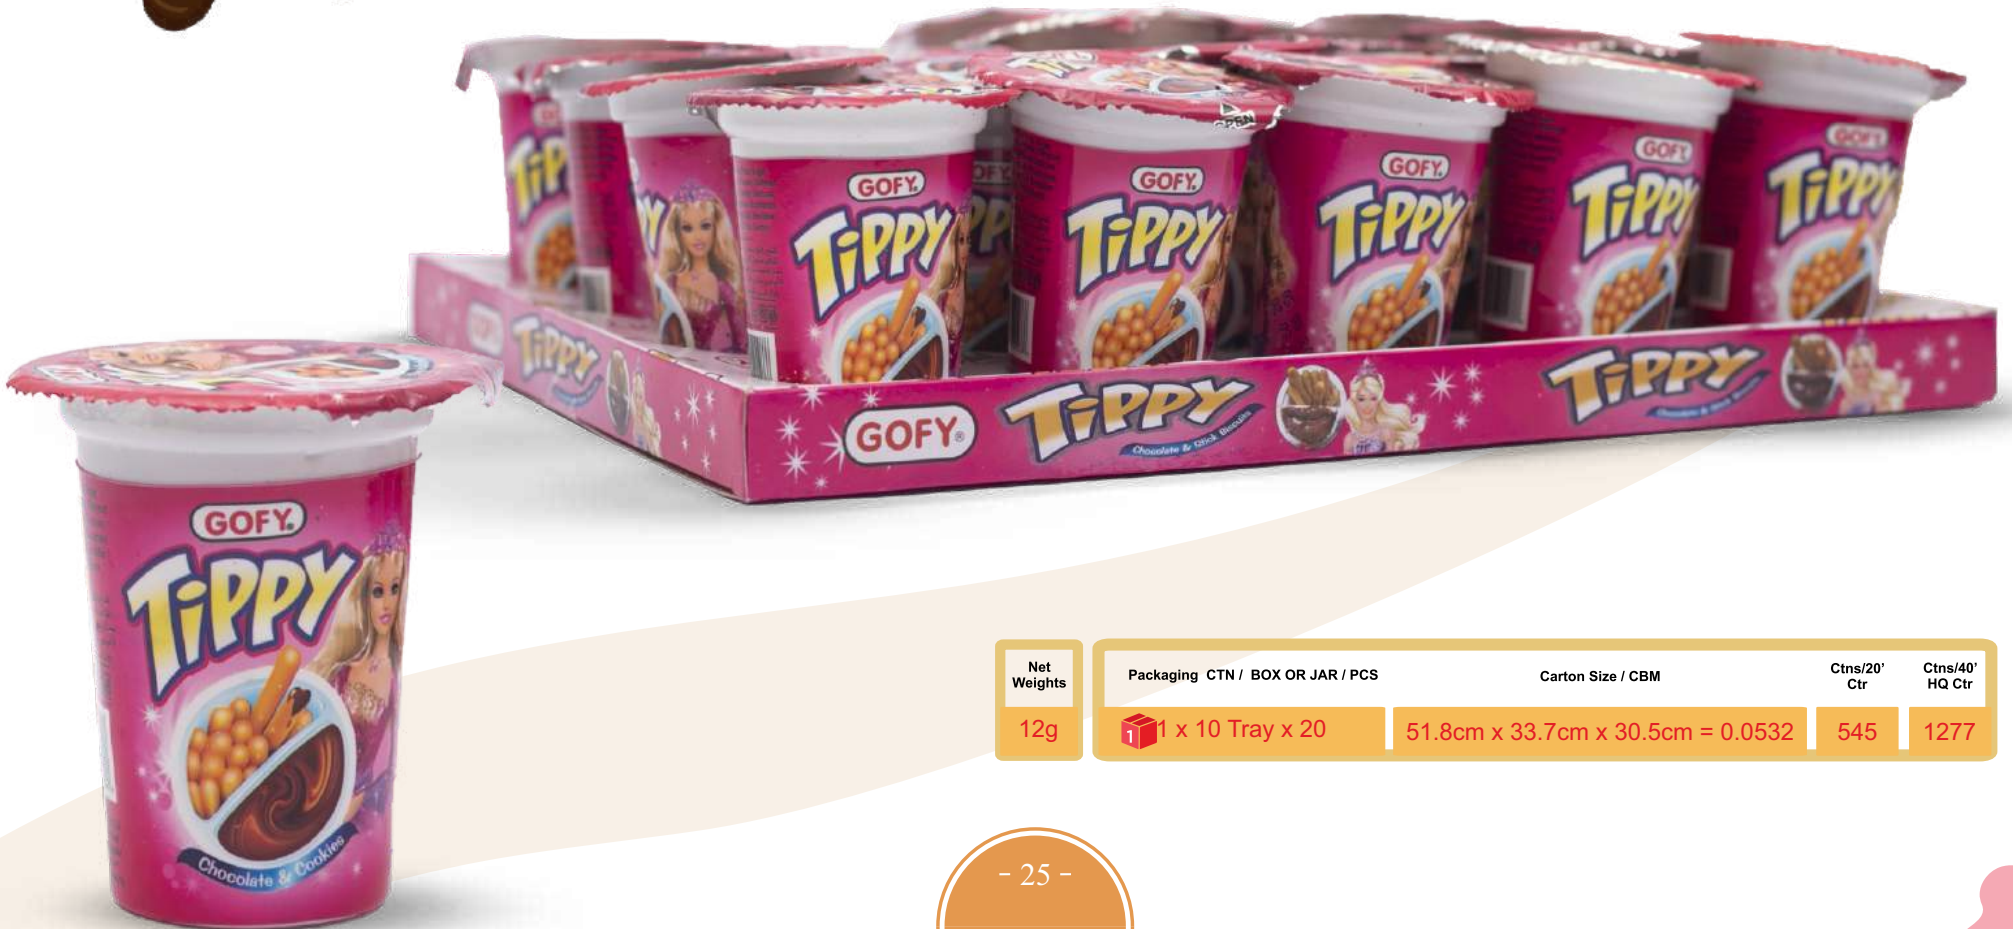

Chocolates

Tippy Chocolate & Stick Biscuit

Velvety chocolate surprise in an appealing cup, mingled with crisps and fresh biscuit sticks. Dip and crunch your way to bliss.

Net Weights	Packaging CTN / BOX OR JAR / PCS	Carton Size / CBM	Ctns/20' Ctr	Ctns/40' HQ Ctr
12g	1 x 10 Tray x 20	51.8cm x 33.7cm x 30.5cm = 0.0532	545	1277