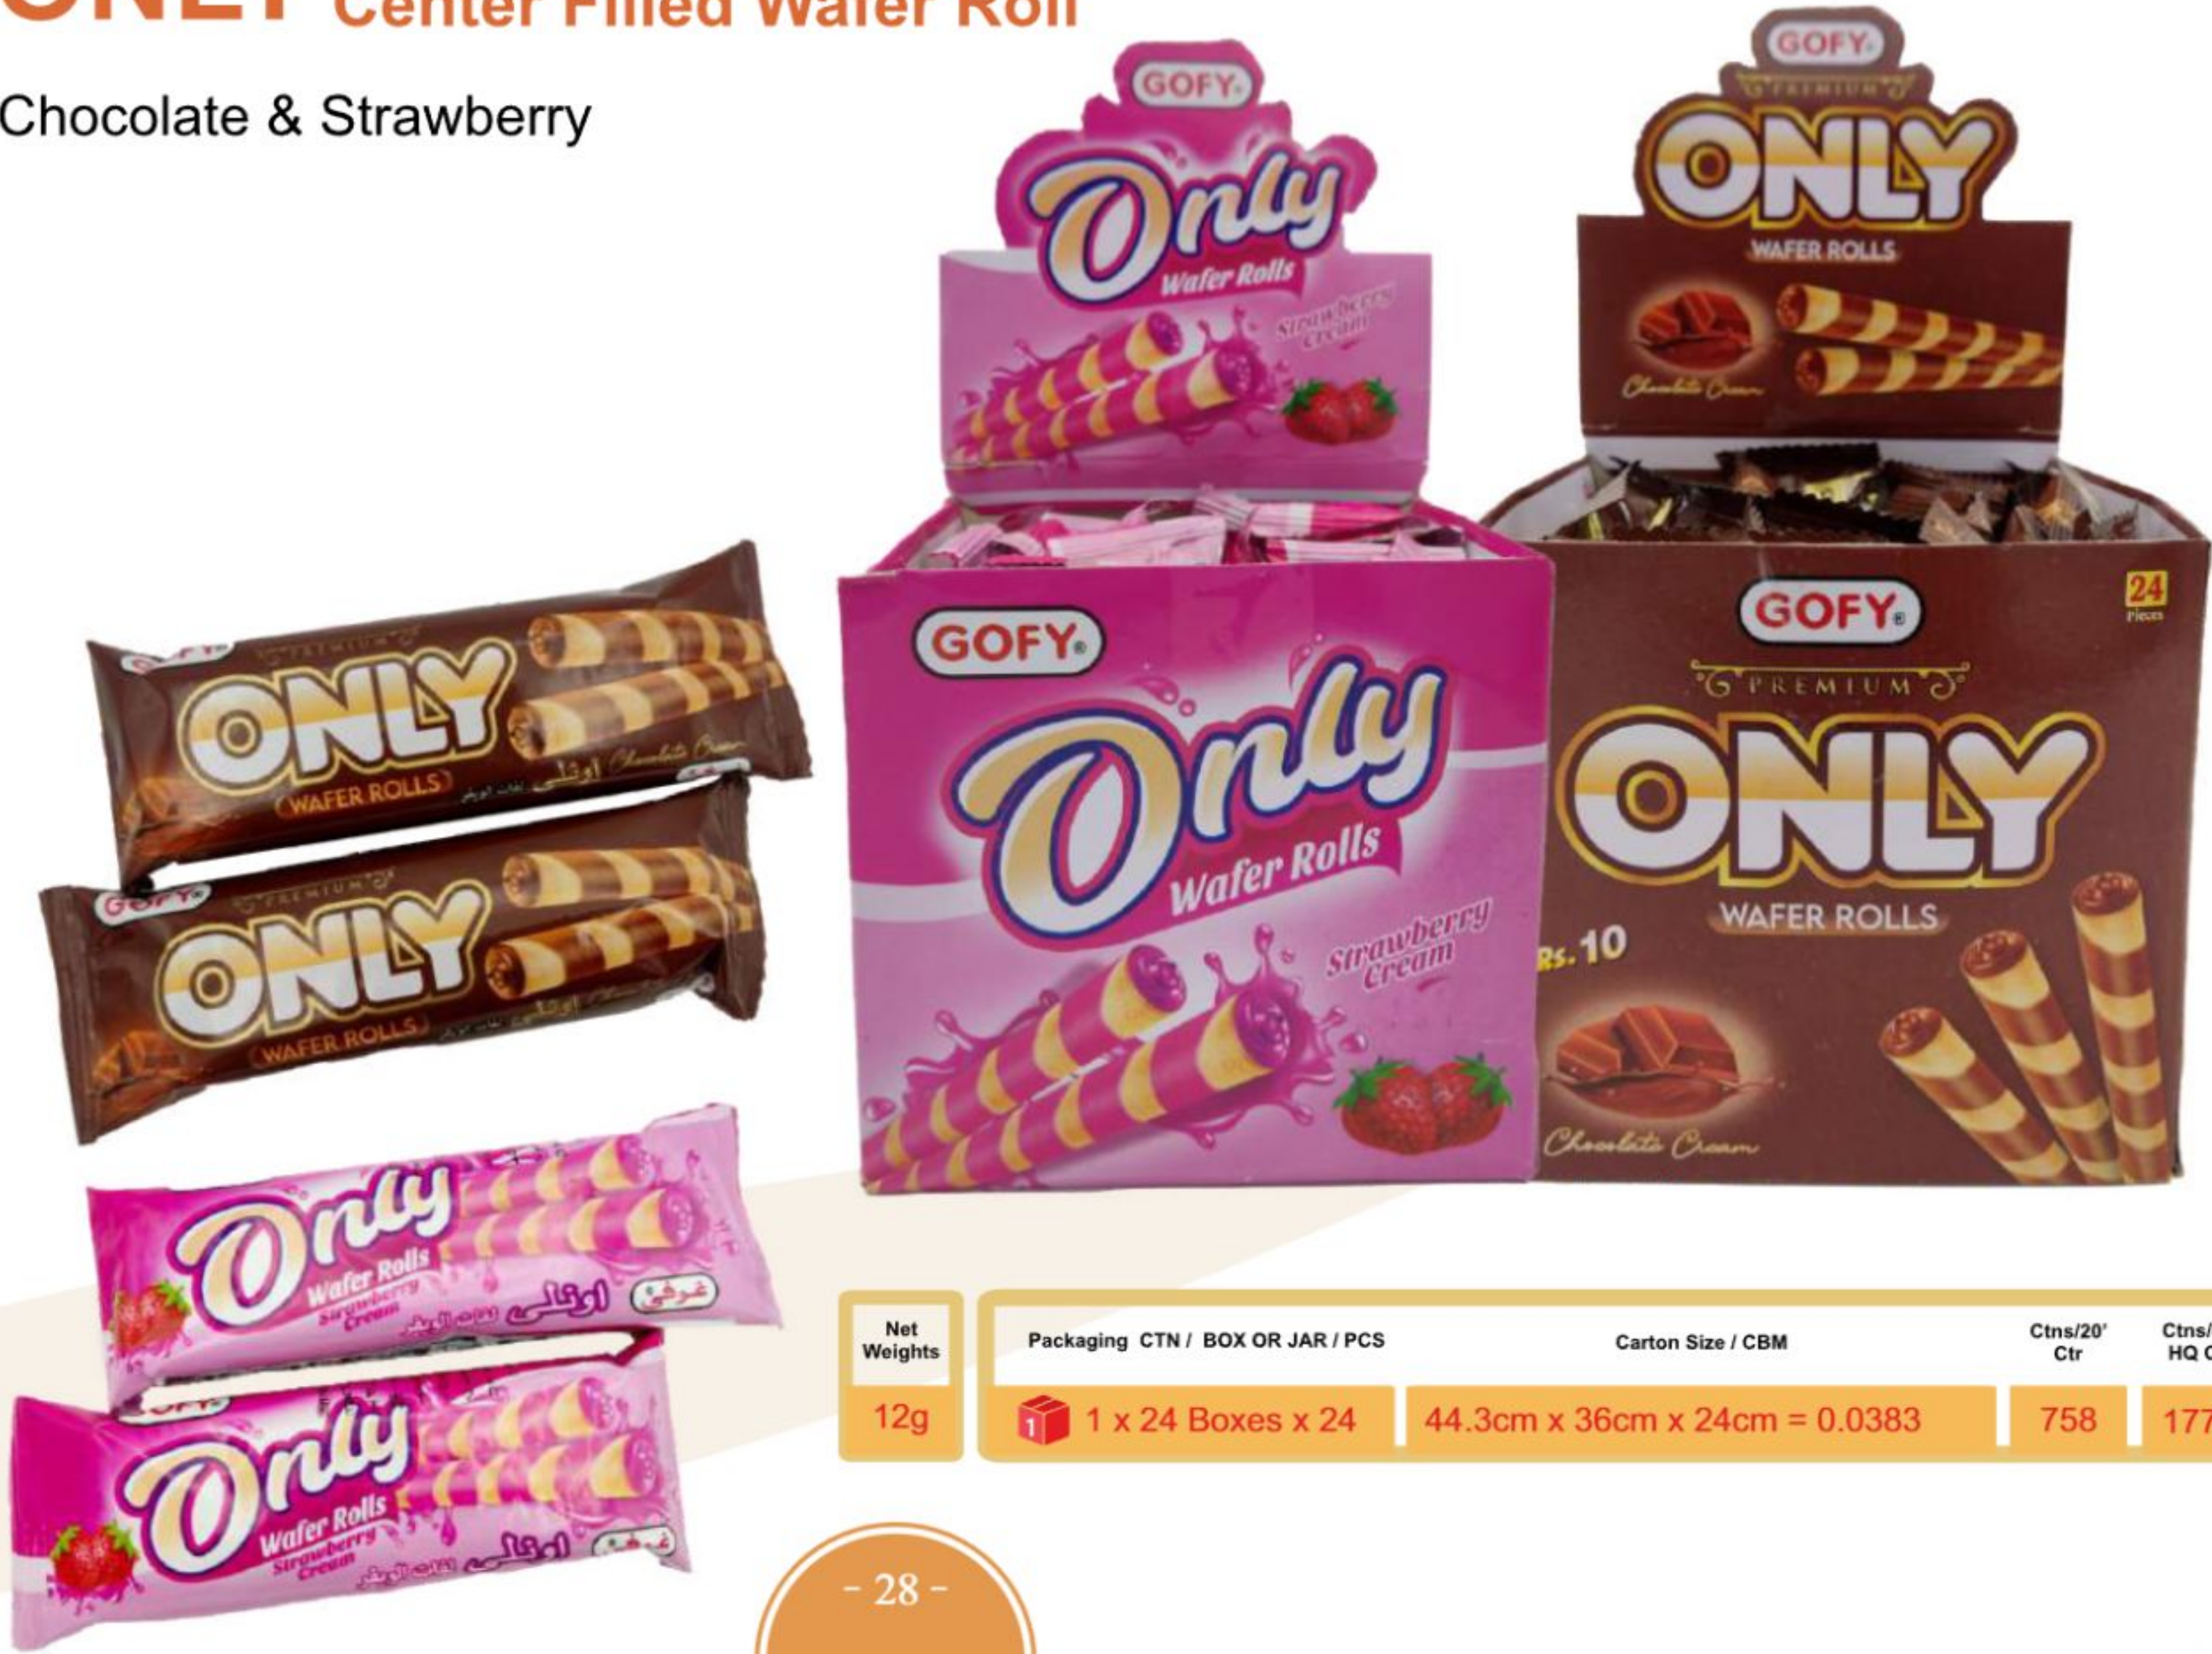

Wafers

ONLY Center Filled Wafer Roll

Chocolate & Strawberry

Net Weights	Packaging CTN / BOX OR JAR / PCS	Carton Size / CBM	Ctns/20' Ctr	Ctns/40' HQ Ctr
12g	1 x 24 Boxes x 24	44.3cm x 36cm x 24cm = 0.0383	758	1777